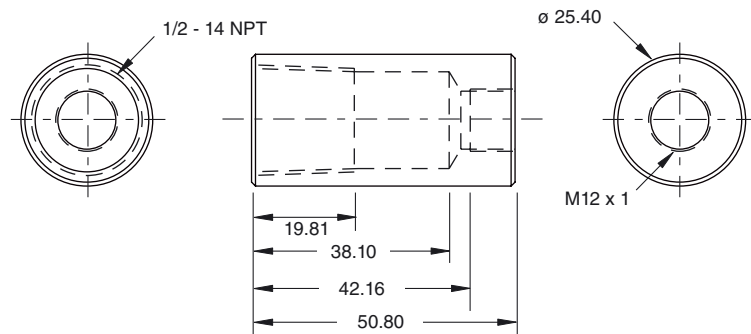

Dimensions

Model Number

M 12-1/2" NPT ALUM.

Conduit adapter

Features

- Converts 12 mm diameter to 1/2 inch NPT conduit
- For use with 12 mm diameter sensors

Technical data

Mechanical specifications